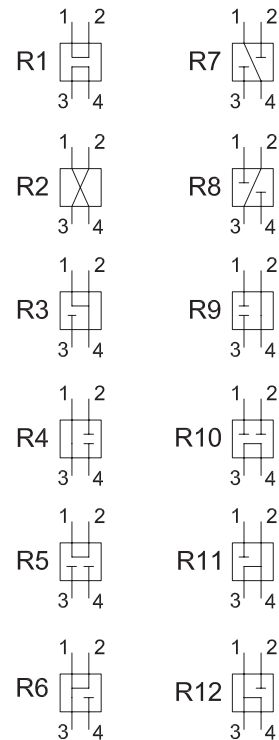

Standard

Standard

Optional

Standard

Optional

** - * - * - R *

1 2 3 4

<p>1 Series</p> <p>04=04 Series 08=08 Series 10=10 Series 12=12 Series 16=16 Series 20=20 Series</p>	<p>3 Cavity Type</p> <p>2=2 Way 3=3 Way 3S=3 Way(12,16,20 Series Only) 3L=3 Way(08,10 Series Only) 4=4 Way</p>
<p>2 Seal Kits</p> <p>V= Viton Omit= Buna N</p>	<p>4 Design Type</p> <p>See Schematics</p>

Cavity Plug

SUN Cavity Plugs

2-Way Cavity Plug	3-Way Cavity Plug	3-Way Cavity Plug
		
<p>All Ports Blocked Cavity Plug</p>	<p>Port 1 To 2 Open, Port 3 Blocked Cavity Plug</p>	<p>All Ports Blocked Cavity Plug</p>
<p>Cavity:</p>	<p>Cavity:</p>	<p>Cavity:</p>
<p>SUN T-16A</p>	<p>SUN T-11A SUN T-2A SUN T-19A</p>	<p>SUN T-11A SUN T-2A SUN T-19A</p>
<p>Model :</p>	<p>Model :</p>	<p>Model :</p>
<p>LXICA-XX*</p>	<p>LXEOA-XX* LXBOA-XX* LXJOA-XX*</p>	<p>LXECA-XX*</p>

Eight digit in the model: N=NBR seal, V=Viton seal