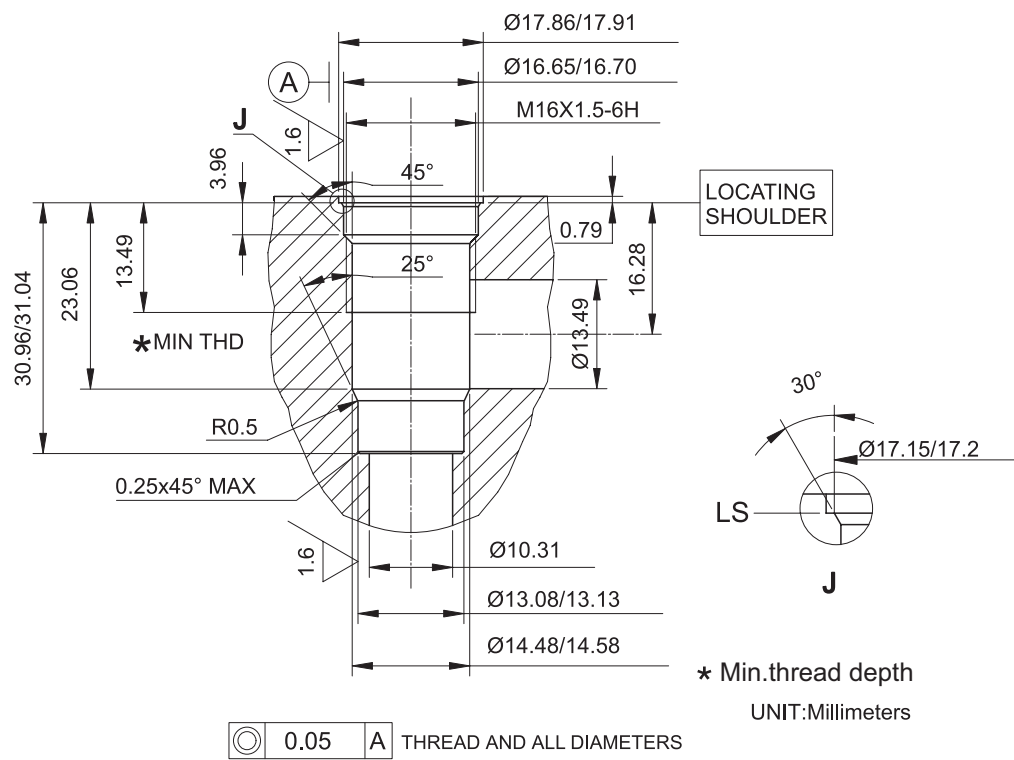

CAVITY:HYDAC 08140

CAVITY:SUN T-162A