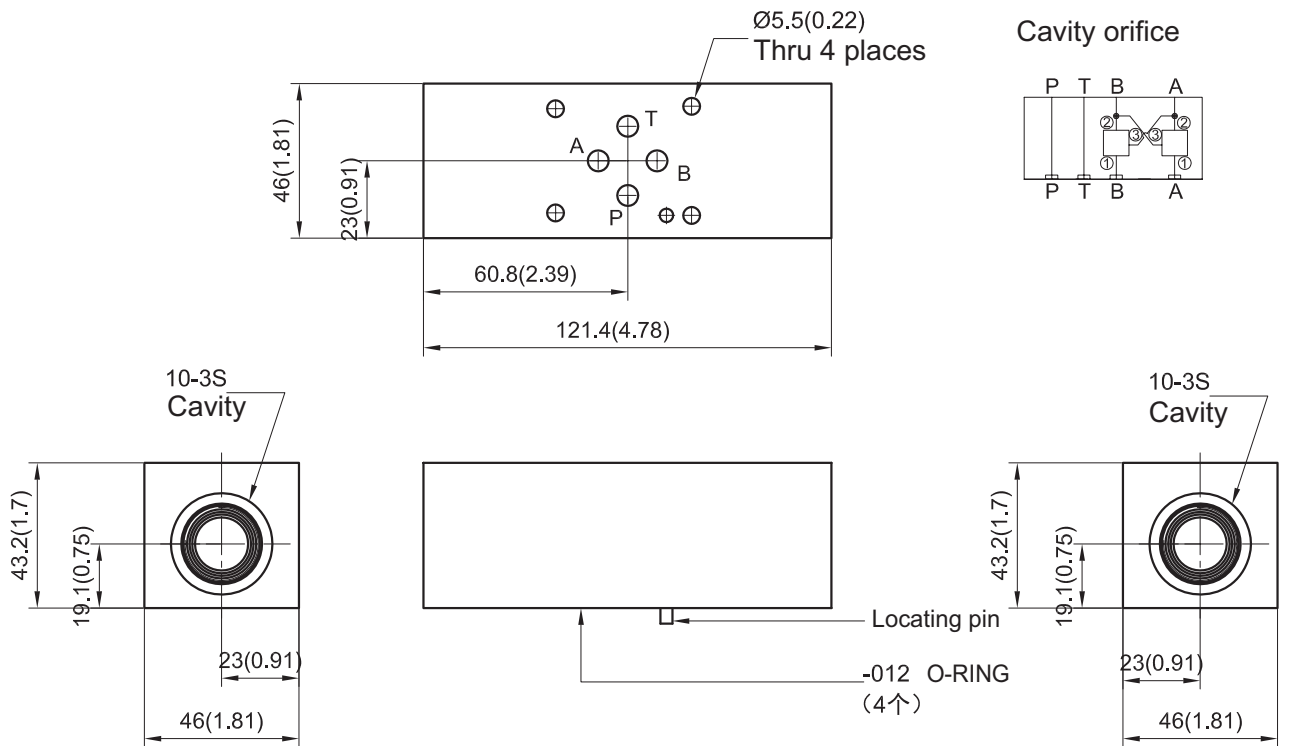

Directional Sandwich Valves

Dimension
ISO 440103/CETOP3

Valve torque in housing is 48-54Nm

Valve model

LPOC1-10-3S

Feature

Pilot check valve cross pilot at A and B.