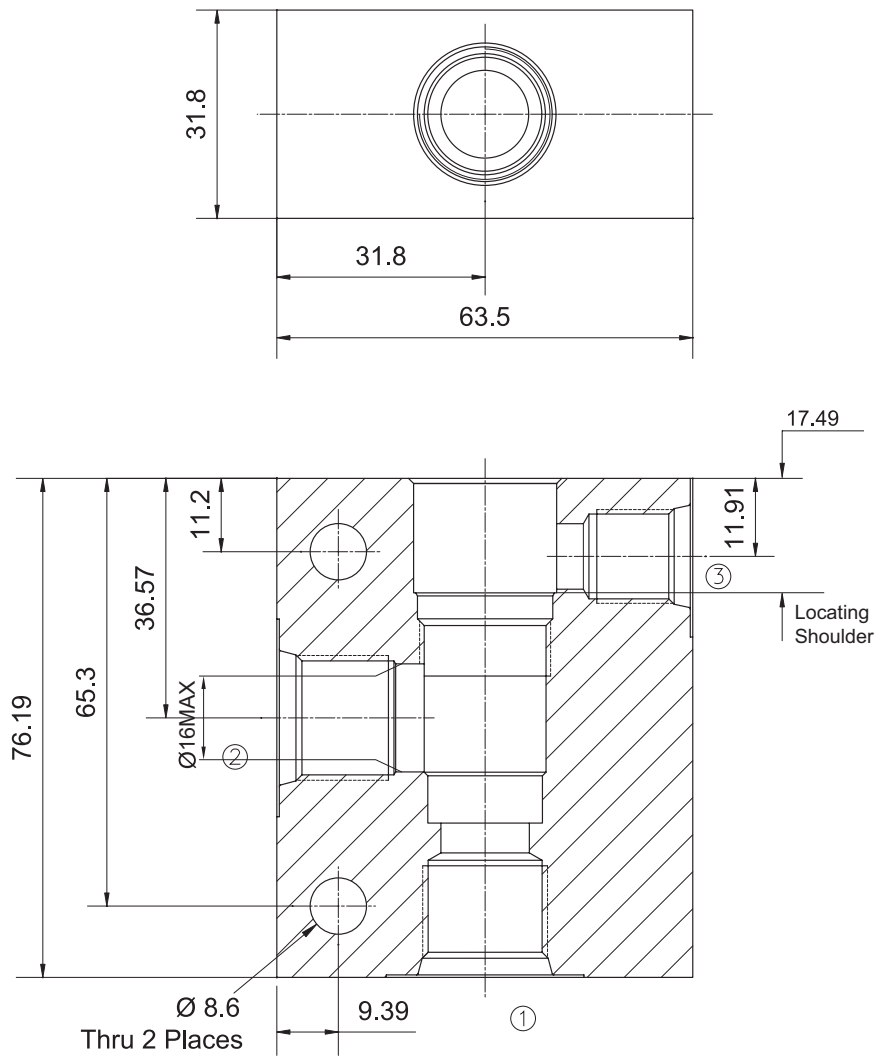

# Standard Housing

Series SUN T-11A Housings

Unit=Millimeters

Part No.	Ports 1 & 2	Port 3
LECA	1/4" NPTF	1/4" NPTF
LECB	3/8" NPTF	1/4" NPTF
LECC	1/2" NPTF	1/4" NPTF
LECH	SAE 4	SAE 4
LECI	SAE 6	SAE 6
LECJ	SAE 8	SAE 6
LECK	SAE 10	SAE 6
LECT	G 1/4	G 1/4
LECU	G 3/8	G 1/4
LECV	G 1/2	G 1/4

Material	Operating Pressure	Part No.
Aluminum, 6061-T6	210 bar (3000 psi)	****
Steel	350 bar (5000 psi)	****-S