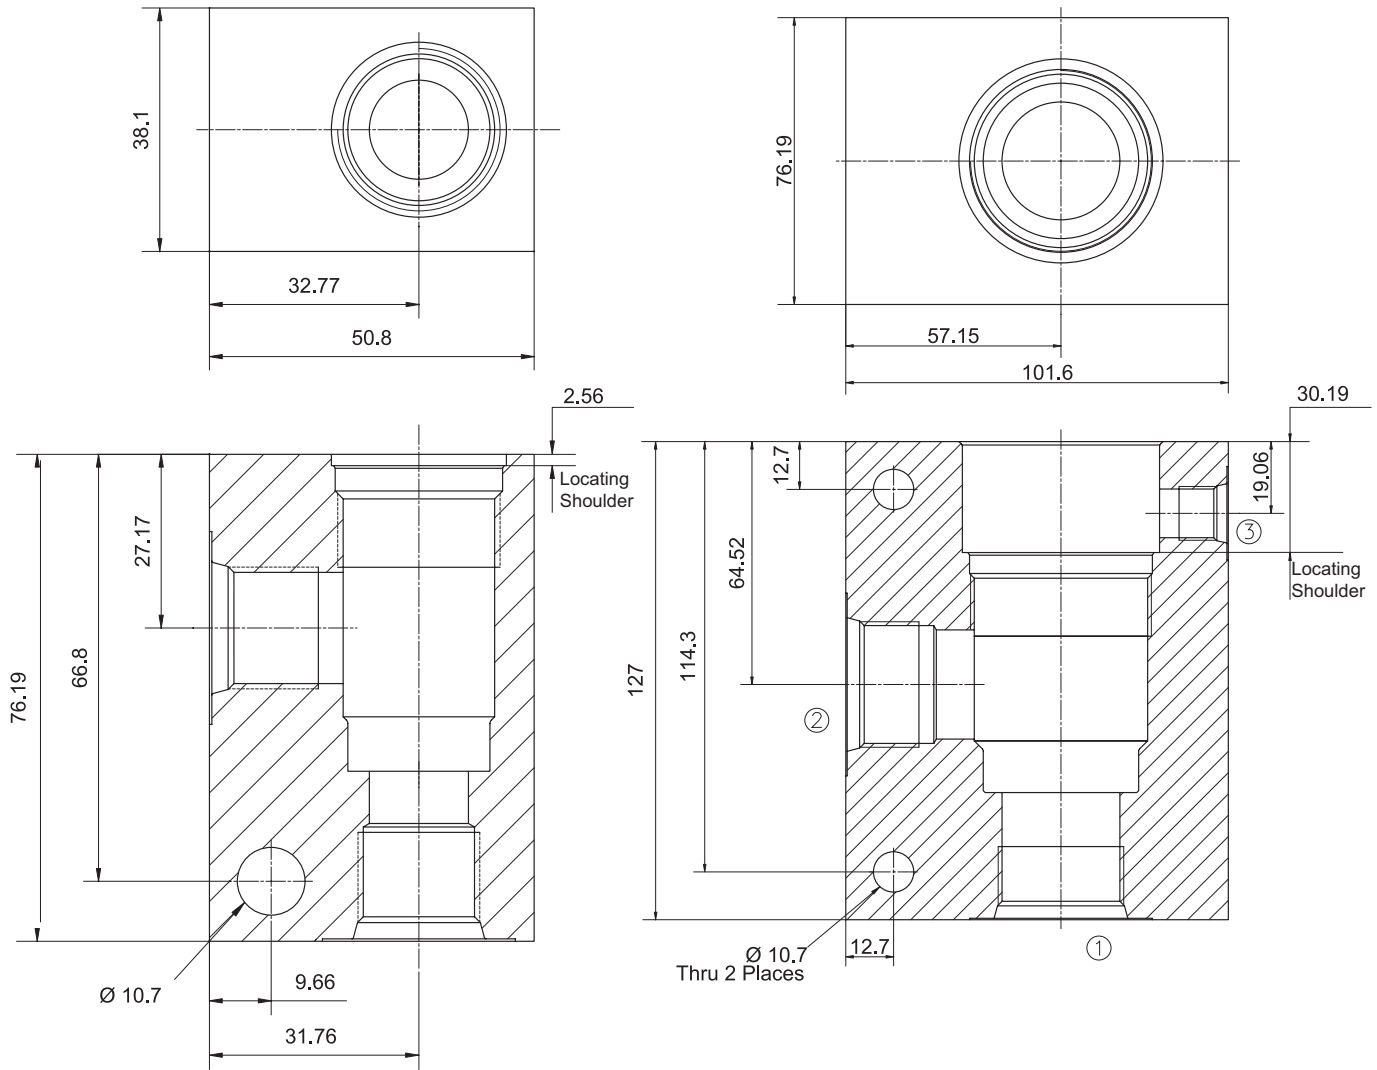

Standard Housing

Series SUN T-3A / SUN T-19A Housings

Unit=Millimeters

SERIES T-3A HOUSINGS	
Part No.	Ports
LCAA	1/4" NPTF
LCAB	3/8" NPTF
LCAC	1/2" NPTF
LCAD	3/4" NPTF
LCAH	SAE4
LCAI	SAE6
LCAJ	SAE8
LCAK	SAE10
LCAL	SAE12
LCAT	G 1/4
LCAU	G 3/8
LCAV	G 1/2
LCAW	G 3/4

SERIES T-19A HOUSINGS		
Part No.	Port 1 & 2	Port 3
LKCE	1" NPTF	1/4" NPTF
LKCF	1 1/4" NPTF	1/4" NPTF
LKCM	SAE 16	SAE 6
LKCN	SAE 20	SAE 6
LKCX	G 1	G 1/4
LKCY	G1 1/4	G 1/4

Material	Operating Pressure	Part No.
Aluminum,6061-T6	210 bar (3000 psi)	****
Steel	350 bar (5000 psi)	****-S