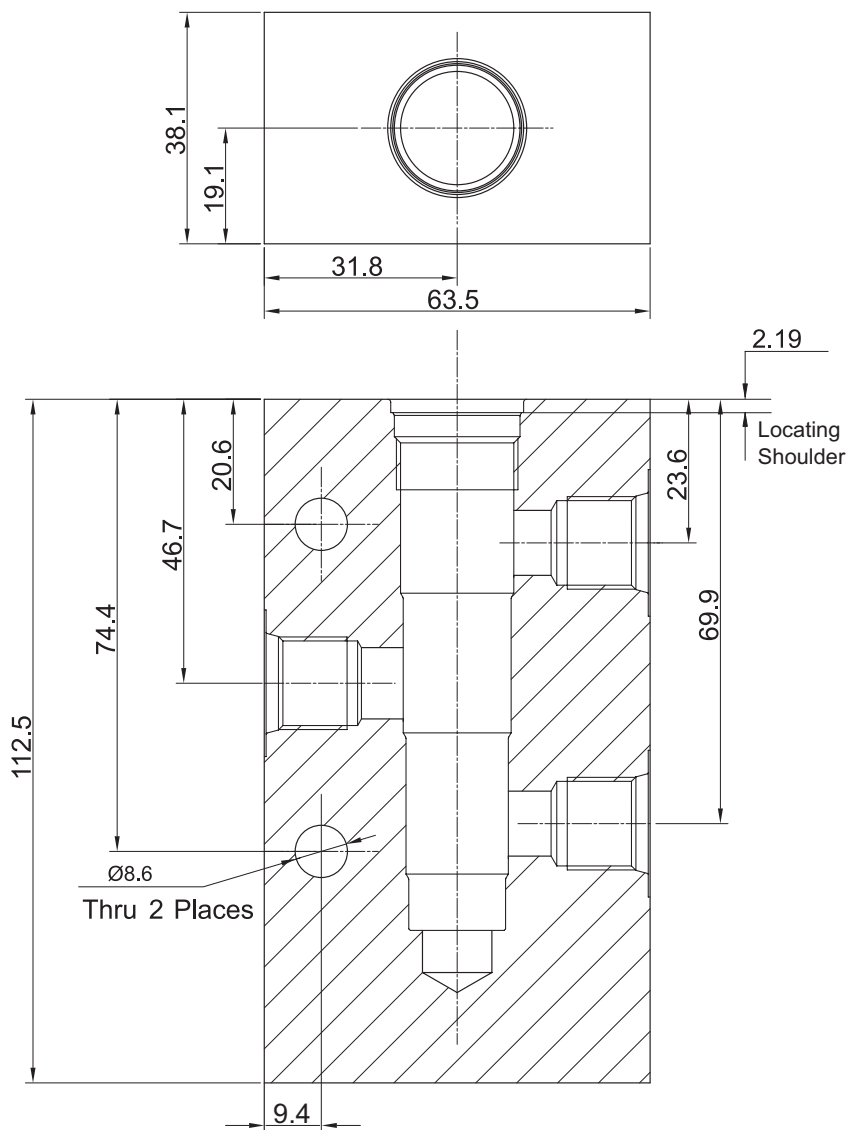

Standard Housing

Series SUN T-31A Housings

Unit=Millimeters

Part No.	Ports
LMM A	1/4" NPTF
LMM B	3/8" NPTF
LMM C	1/2" NPTF
LMM I	SAE 6
LMM J	SAE 8
LMM K	SAE 10
LMM T	G 1/4
LMM U	G 3/8
LMM V	G 1/2

Material	Operating Pressure	Part No.
Aluminum, 6061-T6	210 bar (3000 psi)	****
Steel	350 bar (5000 psi)	****-S