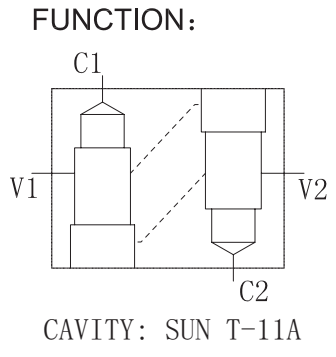

Standard Housing

Series SUN T-11A Cross-Pilot Housings(LBHC-T11A-2-A-8T)

Unit=Millimeters

Part No.	Material	Operating Pressure	Pressure Ports
LBHC-T11A-2-A-8T	Aluminum,6061-T6	210 bar (3000 psi)	SAE 8
LBHC-T11A-2-A-3G	Aluminum,6061-T6	210 bar (3000 psi)	G 3/8