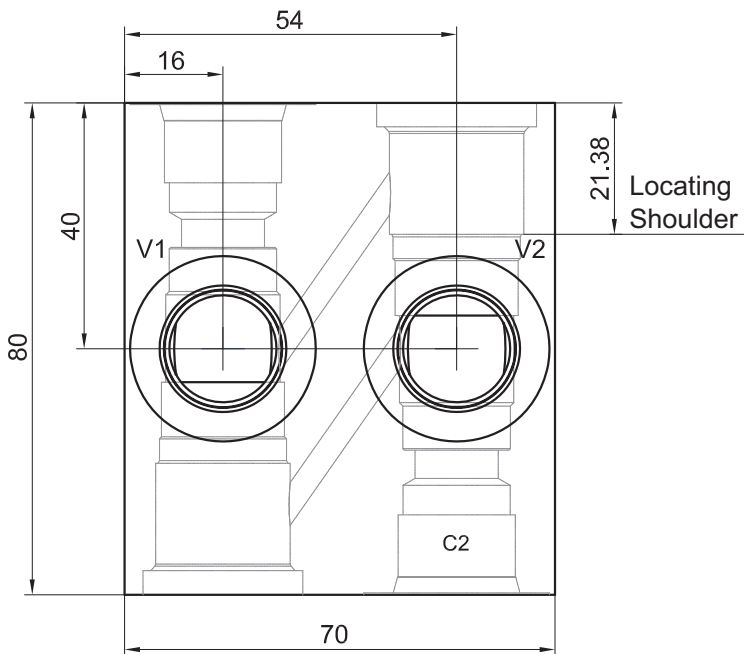

Standard Housing

Series SUN T-11A Cross-Pilot Housings(LBHC-T11A-2-A-8T)

Unit=Millimeters

Part No.	Material	Operating Pressure	Pressure Ports
LBHC-T11A-2-A-8T	Aluminum,6061-T6	210 bar (3000 psi)	SAE 8
LBHC-T11A-2-A-3G	Aluminum,6061-T6	210 bar (3000 psi)	G 3/8