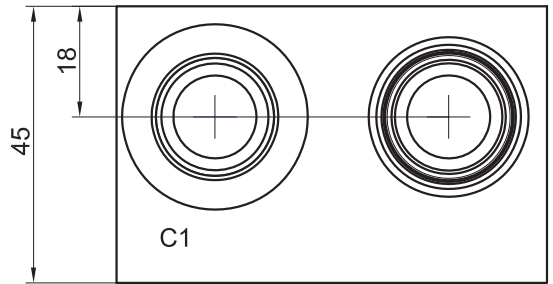

Standard Housing

Series SUN T-11A Cross-Pilot Housings(LBHC-T11A-2-A-8T)

Unit=Millimeters

Part No.	Material	Operating Pressure	Pressure Ports
LBHC-T11A-2-A-8T	Aluminum,6061-T6	210 bar (3000 psi)	SAE 8
LBHC-T11A-2-A-3G	Aluminum,6061-T6	210 bar (3000 psi)	G 3/8