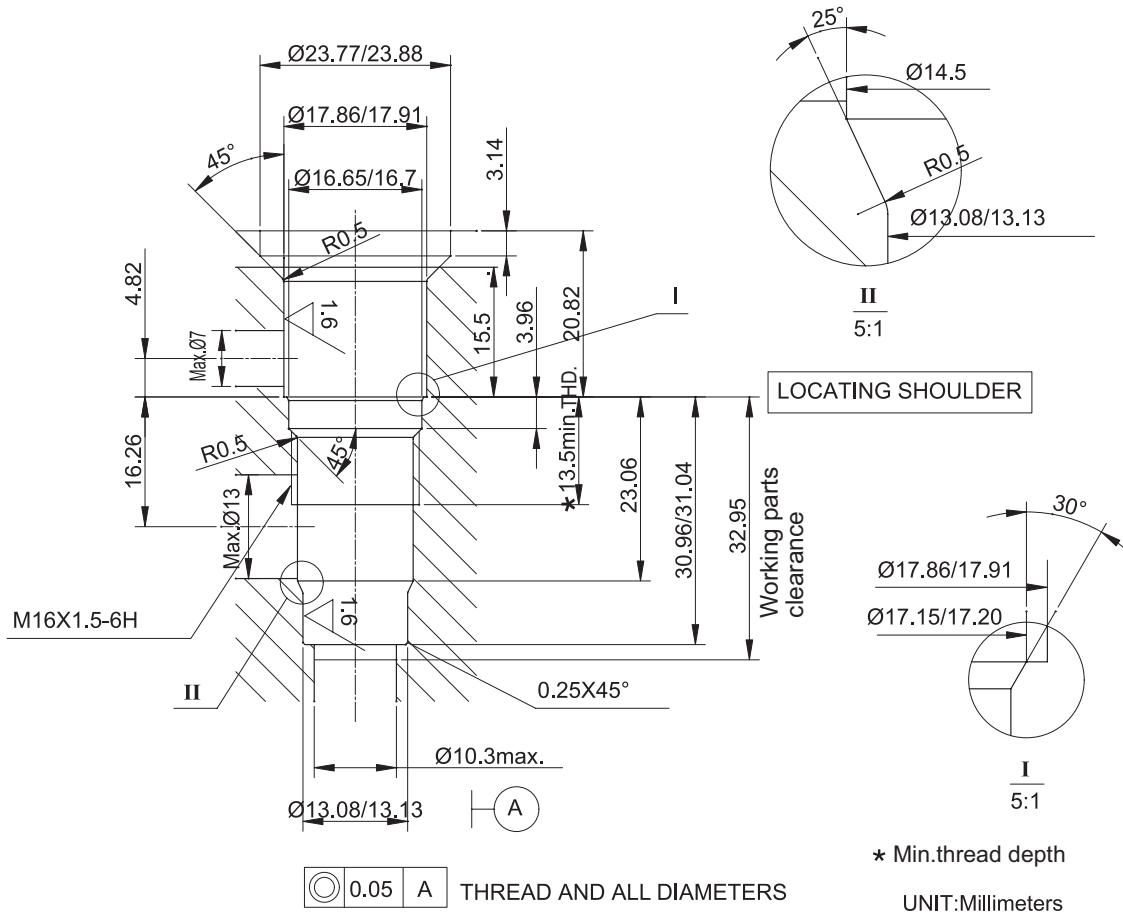

CAVITY

CAVITY:20-2

CAVITY: SUN T-163A