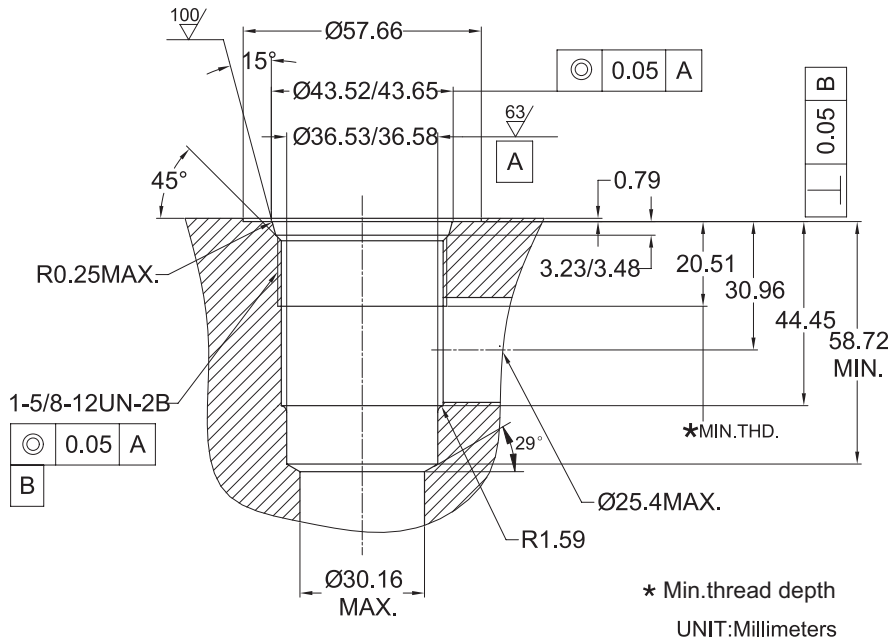

CAVITY

CAVITY:20-2

CAVITY: SUN T-163A